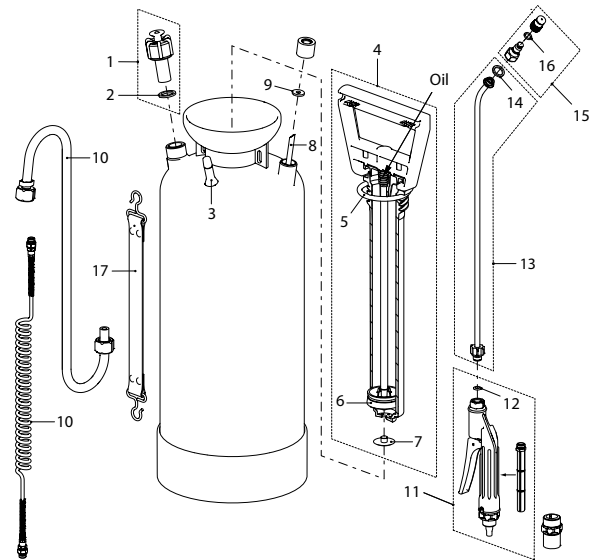

Profi Star 3

Profi Star 5

Profi Star 3, professional compression sprayer		11831001	011196
Profi Star 5, professional compression sprayer		11663301	011042
<b>Accessories (Pictures see page 80 ff)</b>			
Pressure control valve PR 3 (adjustable) for Profi Star 3, see page 6		12098901-SB	011929
Pressure control valve PR 3 set (adjustable) for Profi Star 5, see page 6		12099201	011950
Vario Gun, stepless variable one-hand operation from spray to jet		11558501	100821
Fanjet nozzle TP 8002 brass, for form oil		11612810	110561
Floodjet nozzle 1.6 mm (blue) (Herbicide nozzle)		10501803-SB	100241
Duro mist nozzle 1.65 mm for white washing		28502325-SB	100364
XL 8 S Telescopic lance 7 m (max. 6 bar) / working height 8 m (Spray version)		11935801	113982
Telescopic tube 0.5 - 1 m, anodised alu., thread G1/4"e on both sides		10985204	030104
Extension tube straight 1 m, brass, G1/4"-G1/4"e		10960601	100463
Closing cap (inst. of handpump)		11629502	100869
Professional spray hood oval, screw fitting		10501606	100906
Spray hood round, ø12.5 cm, screw fitting		11998601	710891
Spray boom, aluminium, max. 12 bar, screw fitting, 4 fanjet nozzles TP 11002 VP (yellow)		11889501-SB	040677
Spray boom, aluminium, max. 12 bar, screw fitting, 4 fanjet nozzles AIXR 110015 VP (green)		12050201	150420
Two hand grip		11887301	040578
		<i>for model</i>	
<b>No</b>	<b>Gasket set consisting of:</b>	<b>3 / 5</b>	<b>10399003-SB</b>
2	Gasket 21x15.4x2		
5	O-ring 50.16x5.34		
6	Sleeve		
7	Pump gasket		
9	Gasket 15x5.5x2		
12	Gasket 12.2x7x3		
14	Gasket 17x12.7x2		
16	O-ring 7.66x1.78		
<b>No</b>	<b>Spare parts</b>		
1	Safety and relief valve, 4 bar	3 / 5	11617902-SB 710181
3	Compressed air valve	3 / 5	50137531 500157
4	Pump black 1.4301 PP Viton	3 / 5	11625301-SB 710150
6	Sleeve with guide; 6 pcs. per pack	3 / 5	10853203-SB 040066
6	Sleeve; 6 pcs. per pack	3 / 5	11642701 040059
8	Suction tube L = 320 mm, <b>minimum order qty. 5 pcs</b>	3	10450504 720999
8	Suction tube L = 435 mm, <b>minimum order qty. 5 pcs</b>	5	10450502 040844
10	Spiral hose blue 2 m, G1/4"e-G1/4"e	3	12046001 720951
10	Hose 1.5 m, G1/2"-G1/2", oil resistant	5	10834210-SB 710402
11	Trigger Profi G1/2"	3 / 5	10966105-SB 100678
	<i>Gasket set for trigger</i>	3 / 5	11664910 040851
12	Gasket 12.7x7x3; 12 pcs per pack	3 / 5	11642404 040042
13	Spray tube 40 cm curved, brass	3	11370703 700281
13	Spray tube 50 cm curved, brass	5	11370704 700311
14	Gasket 17x12.7x2; 10 pcs per pack	3 / 5	11642403 040035
15	Adjustable nozzle 1.3 mm, brass	3 / 5	28502598-SB 100173
17	Carrying belt	3 / 5	10453601 100739