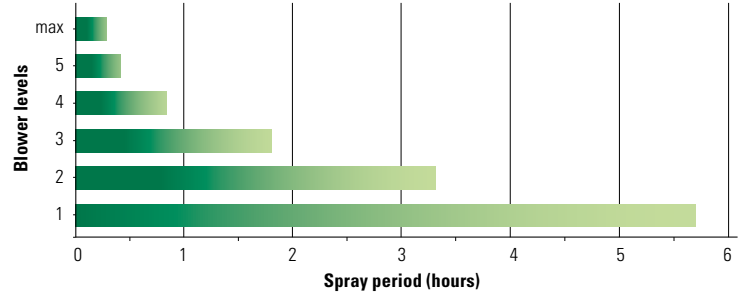

www.birchmeier.com

AS 1200 spray blower including battery, charger and battery carrier unit

Range depending on the fan speed

Spray period AS 1200

AS 1200 AC1
Art.No. 12129001

Technical Specifications

Volume flow	Max. 1200 m ³ /h
Blowing force	Max. 19 N
Range	1 – 13 m
Airspeed levels	1 – 5, plus turbo level (max.)
Airspeed	Up to 65 m/s
Pressure range	0.5 – 10 bar
Battery	LiHD 2 x 18 V / 10.0 Ah (360 Wh)
Battery runing time	25 min to max. 6 h (Blower level 1 – 5)
Battery charging time ¹	70 min
Life span battery	Up to 1000 charging cycles
Weight	3.5 kg
Dimension (L x W x H)	464 x 160 x 304 mm