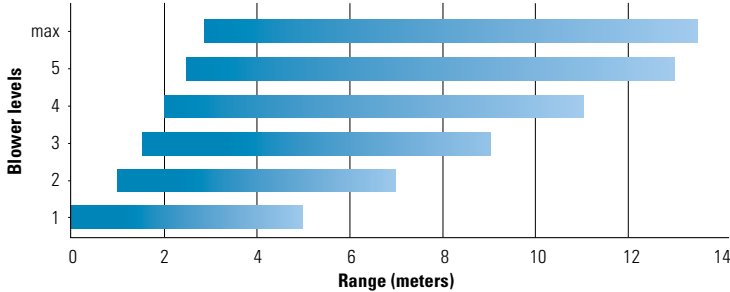

www.birchmeier.com

AS 1200 spray blower including battery, charger and battery carrier unit

Range depending on the fan speed

Spray period AS 1200

AS 1200 AC1
Art.No. 12129001

Technical Specifications

Volume flow	Max. 1200 m ³ /h
Blowing force	Max. 19 N
Range	1 – 13 m
Airspeed levels	1 – 5, plus turbo level (max.)
Airspeed	Up to 65 m/s
Pressure range	0.5 – 10 bar
Battery	LiHD 2 x 18 V / 10.0 Ah (360 Wh)
Battery runing time	25 min to max. 6 h (Blower level 1 – 5)
Battery charging time ¹	70 min
Life span battery	Up to 1000 charging cycles
Weight	3.5 kg
Dimension (L x W x H)	464 x 160 x 304 mm