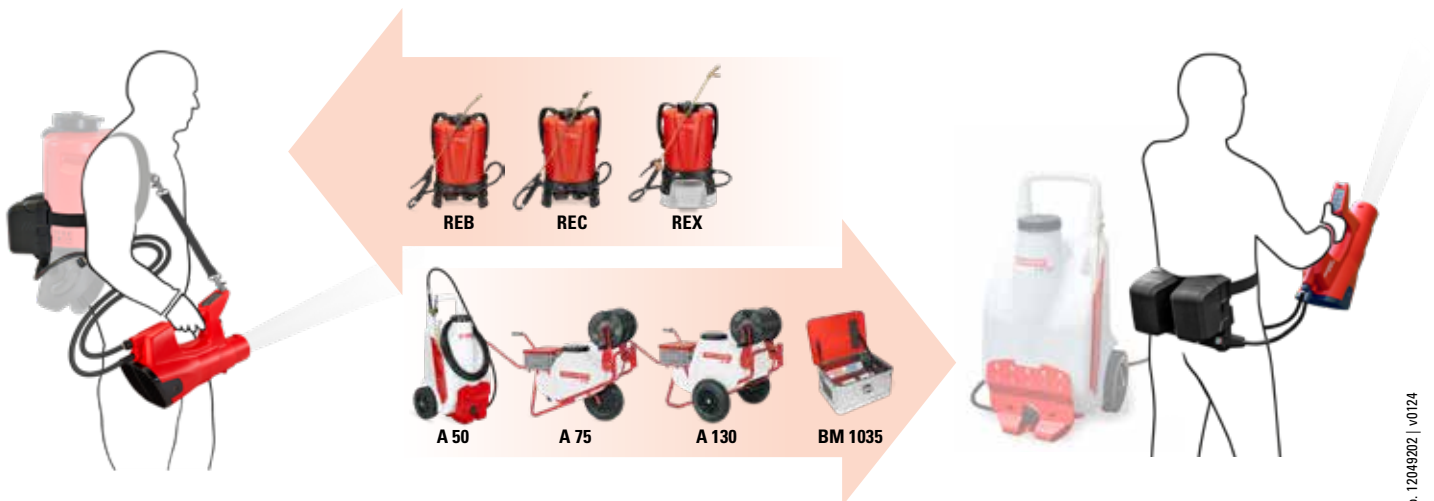

Nozzle flow rates

Nozzles	1 – 10 bar
AITXA 8001 VK Art.No. 12049601	0.23 – 0.72 l/min
AITXA 8002 VK Art.No. 12049701	0.46 – 1.44 l/min
AITXA 8003 VK Art.No. 12049801	0.68 – 2.16 l/min
Optional disinfection nozzle	1 – 10 bar
Special nozzle NF 125 Art.No. 12094201	0.07 – 0.19 l/min (ca. 60 – 70 µm)