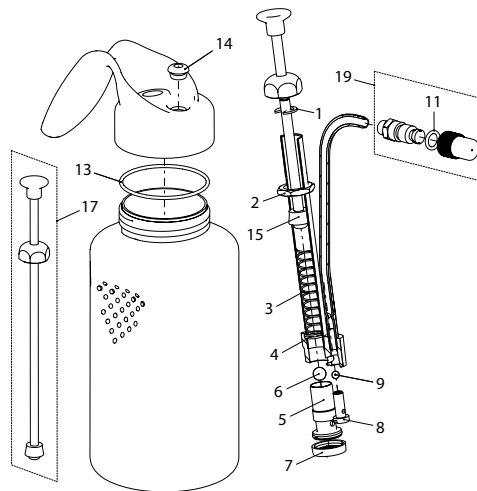

Fix 0.5

Maxi 1.0

Fix 0.5, hand sprayer with mist nozzle 0.8 mm, with viton gaskets	11811001	130330
Maxi 1.0, hand sprayer with mist nozzle 0.8 mm, with viton gaskets	11811101	130347
<b>Accessories (Pictures see page 78 ff)</b>		
Mist nozzle 0.5 mm for very fine spraying Fix 0.5 / Maxi 1.0	11814101	101019
Mist nozzle 1.2 mm for rough spraying Fix 0.5 / Maxi 1.0	11814201	101026

Super Maxi 1.0

Super Maxi 1.0, hand sprayer with regulation nozzle 0.8 mm, with special gaskets	11870401	130644
<b>Spare parts Fix, Maxi, Super Maxi</b>		
<b>No</b>	<b>Repair set consisting of:</b>	
1	Protection disc 4x9.3x0.7	11814401
2	Nut	710518
3	Pressure spring	
4	Disc	
5	Suction valve	
6	Valve ball 7/32" (5.56mm)	
7	Suction strainer	
8	Pressure valve	
9	Valve ball 1/8" (3.18mm)	
<b>No</b>	<b>Gasket set Fix / Maxi (a) consisting of:</b>	11814301
<b>No</b>	<b>Gasket set Super Maxi (b) consisting of:</b>	11873101
10 a	O-ring 4.5x1	710501
11 a	O-ring 5x1	110158
11 b	O-ring 7.66x1.78	
13 a/b	Gasket 57.5x53x2	
14 a/b	Pressure tube gasket	
15 a/b	Sleeve	
<b>Nr. Spare parts</b>		
16	Piston rod Fix 0.5	11809401
17	Piston tube complete Maxi 1.0 / Super Maxi 1.0	11809501
18	Mist nozzle 0.8 mm Fix 0.5 / Maxi 1.0	11814001
19	Adjustable nozzle 0.8 mm Super Maxi 1.0	11873001
		101002
		110165