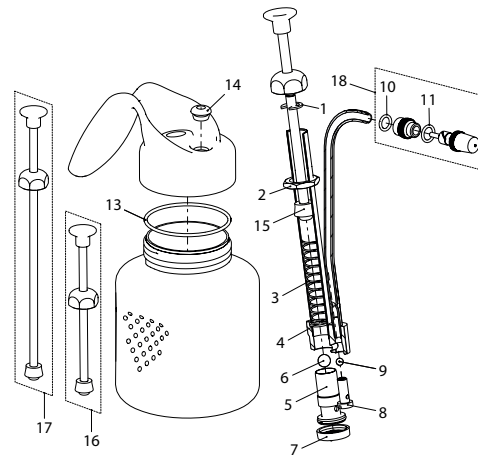

Fix 0.5

Maxi 1.0

Fix 0.5, hand sprayer with mist nozzle 0.8 mm, with viton gaskets	11811001	130330
Maxi 1.0, hand sprayer with mist nozzle 0.8 mm, with viton gaskets	11811101	130347
<b>Accessories (Pictures see page 78 ff)</b>		
Mist nozzle 0.5 mm for very fine spraying Fix 0.5 / Maxi 1.0	11814101	101019
Mist nozzle 1.2 mm for rough spraying Fix 0.5 / Maxi 1.0	11814201	101026

Super Maxi 1.0

Super Maxi 1.0, hand sprayer with regulation nozzle 0.8 mm, with special gaskets	11870401	130644
<b>Spare parts Fix, Maxi, Super Maxi</b>		
<b>No</b>	<b>Repair set consisting of:</b>	
1	Protection disc 4x9.3x0.7	11814401
2	Nut	710518
3	Pressure spring	
4	Disc	
5	Suction valve	
6	Valve ball 7/32" (5.56mm)	
7	Suction strainer	
8	Pressure valve	
9	Valve ball 1/8" (3.18mm)	
<b>No</b>	<b>Gasket set Fix / Maxi (a) consisting of:</b>	11814301
<b>No</b>	<b>Gasket set Super Maxi (b) consisting of:</b>	11873101
10 a	O-ring 4.5x1	710501
11 a	O-ring 5x1	110158
11 b	O-ring 7.66x1.78	
13 a/b	Gasket 57.5x53x2	
14 a/b	Pressure tube gasket	
15 a/b	Sleeve	
<b>Nr. Spare parts</b>		
16	Piston rod Fix 0.5	11809401
17	Piston tube complete Maxi 1.0 / Super Maxi 1.0	11809501
18	Mist nozzle 0.8 mm Fix 0.5 / Maxi 1.0	11814001
19	Adjustable nozzle 0.8 mm Super Maxi 1.0	11873001
		101002
		110165