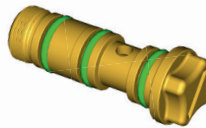

Art.Nr. 12057401-SB

Umbausatz Ventilgehäuse | Conversion kit valve housing | Kit de conversion boîtier de soupape | Kit di conversione per alloggiamento

Flox 10, Iris 15, Senior 20, Spray-Matic 10 B

Für Flox 10, Iris 15, Senior 20 und Spray-Matic 10 B (AT1, AT2, AT3, PT1)
 For Flox 10, Iris 15, Senior 20 and Spray-Matic 10 B (AT1, AT2, AT3, PT1)
 Pour Flox 10, Iris 15, Senior 20 et Spray-Matic 10 B (AT1, AT2, AT3, PT1)
 Per Flox 10, Iris 15, Senior 20 e Spray-Matic 10 B (AT1, AT2, AT3, PT1)

Ventilgehäuse
 Valve casing
 Boîtier de soupape
 Corpo di valvola

Adaptornippel
 Adapter nipple
 Raccord adaptateur
 Raccordo

O-Ring (19.5 x 3)
 O-Ring (19.5 x 3)
 Joint torique (19.5 x 3)
 O-Ring (19.5 x 3)

Zentralbolzen
 Central bolt
 Boulon central
 Vite centrale

Verschalung
 Valve casing
 Boîtier de soupape
 Supporto

Sprührohrhalterung
 Spray tube holder
 Support pour la lance
 Supporto per la lancia

Neue Generation ab 2019
 New generation since 2019
 Nouvelle génération à partir de 2019
 Generazione nuova dal 2019